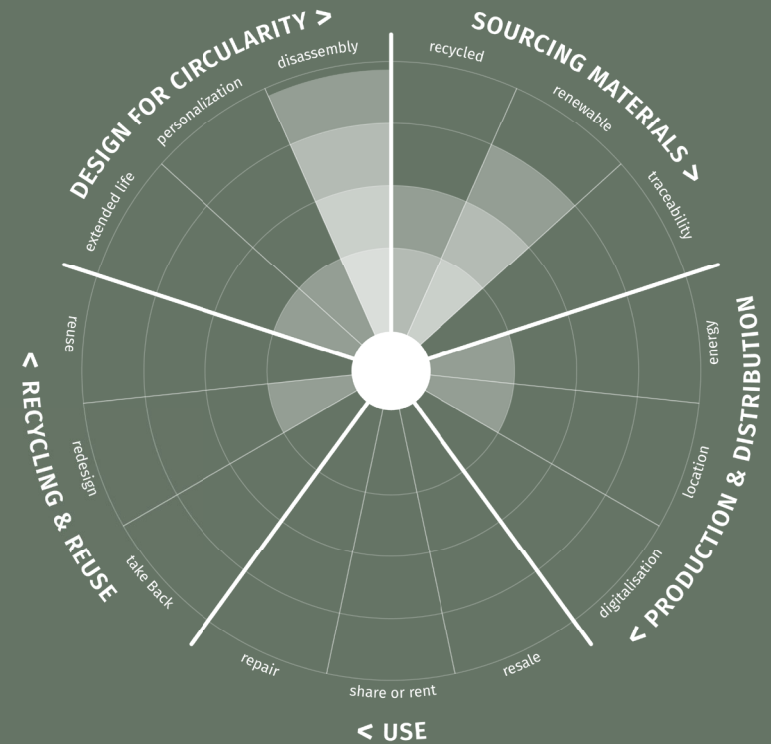

wedowood™

wedowood.dk
@we-do-wood

We Do Wood

We Do Wood was founded in 2011 and designs and produces flat-packed furniture made of bamboo and FSC-certified wood. We Do Wood puts the circular economy into practice by using local manufacturers and only using residual and recyclable materials in the production.

How they work on circular economy

We Do Wood only use residual, recyclable and surplus materials, bamboo and FSC-certified wood in the production. All products are flat-packed to lower the CO2 emission and follow the cradle-to-cradle design approach. The manufacturer is locally situated, meeting the highest quality and social standards.

We Do Wood produced locally in Jutland, Denmark. All surplus materials are used in new products. "Laid Back" is produced from solid oak, from selected FSC European suppliers. "Circle" is made from residual wood from a local furniture manufacturer in Aarhus, with 100% recycled textile on top.

DESIGN FOR CIRCULARITY

- > 2nd grade and used products sold via resale platform
- > Customization offered on selected products
- > All product parts can be disassembled
- > Designed and tested for longevity

SOURCING MATERIALS

- > Products made by residual, surplus and recyclable materials
- > FSC certified materials only

PRODUCTION & DISTRIBUTION

- > Production uses renewable energy

- > Local production
- > Product flatpacked
- > 3D rendering

USE

- > Takeback and resale offered via partner
- > Rent-out possible via partner

RECYCLING & REUSE

- > Product upgrade and renewal offered for select products
- > Takeback materials used in new products